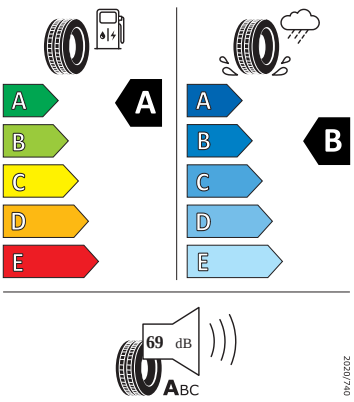

Continental 0358162

195/55 R 16 91 V XL C1

2020/740

- Goodyear 195/55 R16

GOODYEAR 546884

195/55R16 91 V XL C1

2020/740